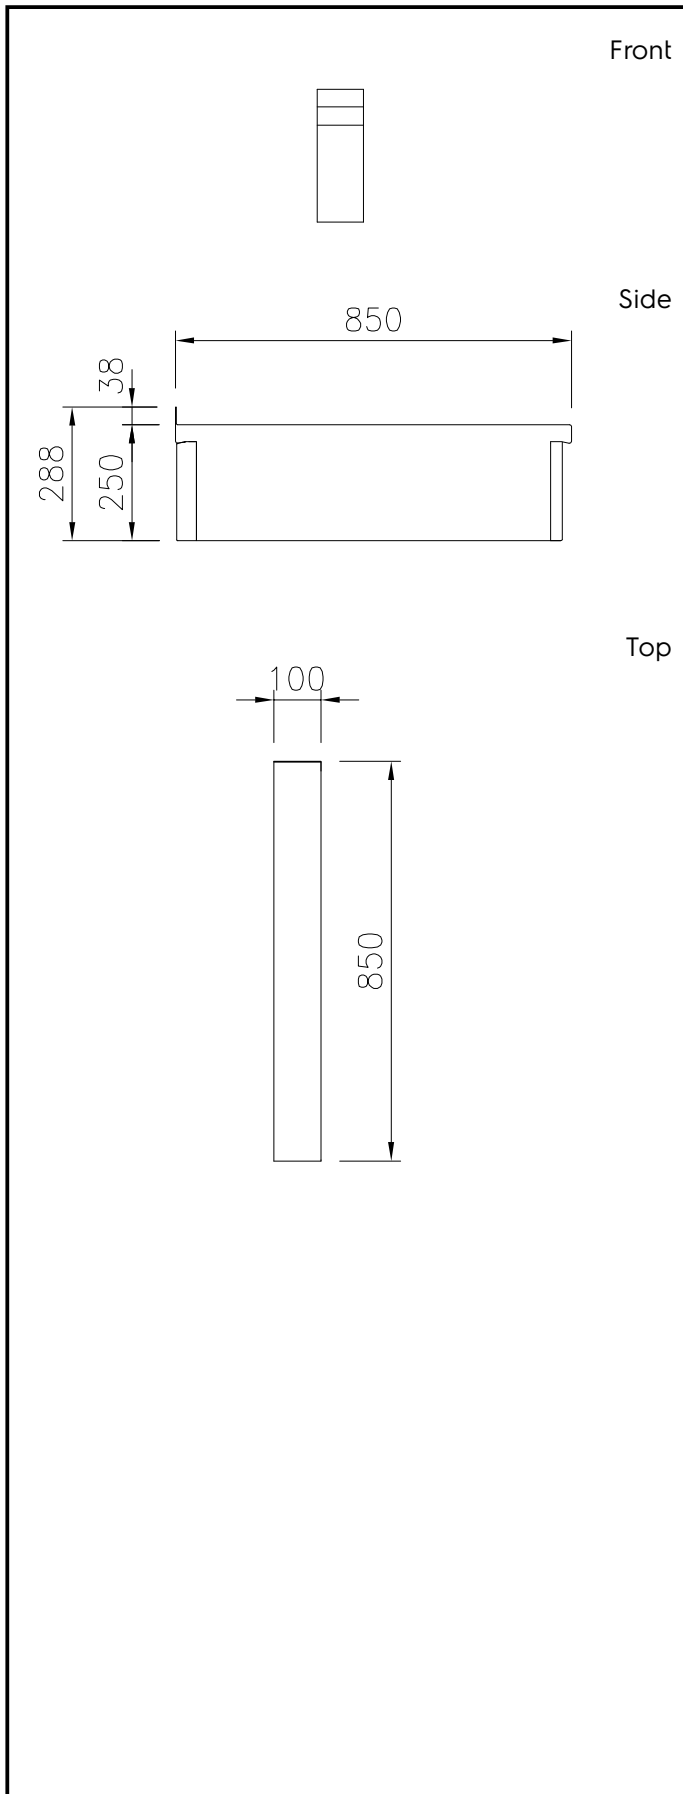

**588560 (MBNABBAOOO)** Closed Work Top, one-side operated with backsplash

**Short Form Specification**

**Item No.** \_\_\_\_\_

Closed work top, 100 mm wide, constructed according to DIN 18860\_2 with 20 mm drop nose top. Internal frame for heavy duty sturdiness in stainless steel. 2 mm top in 1.4301 (AISI 304). Flat surface construction, easily cleanable. THERMODUL connection system enables seamless worktop when units are connected and avoids soil penetrating. IPX5 water resistant certification.

**APPROVAL:** \_\_\_\_\_

Experience the Excellence  
[www.electroluxprofessional.com](http://www.electroluxprofessional.com)

**Key Information:**

External dimensions, Width:	
588560 (MBNABBAOOO)	100 mm
External dimensions, Depth:	850 mm
External dimensions, Height:	250 mm
Net weight:	ISO 9001; ISO 14001 kg